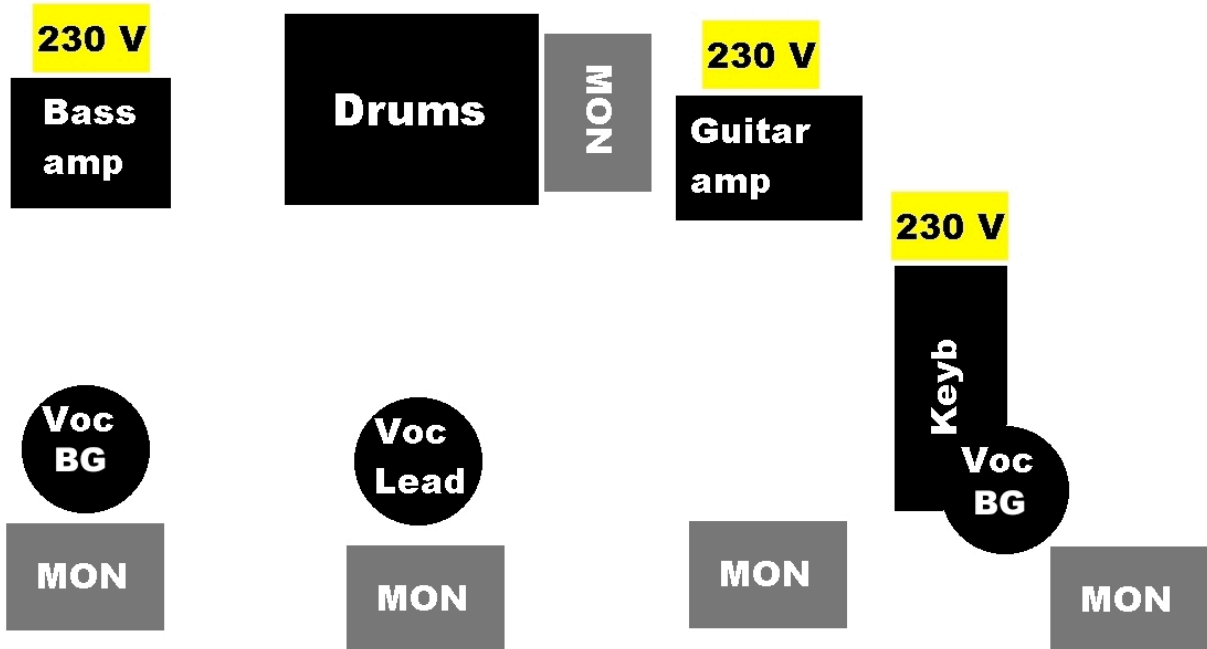

WeerA

Lavakartta & kanavalista 2010

CH	INSTRUMENT	MIC	STANDS etc.
1.	BASS DRUM	Shure Beta52	Low stand (Sidehole)
2.	SNARE TOP	Shure 57	Low stand
3.	SNARE BOTTOM	Mic	Low stand
4.	RACK TOM	Mic	Puuvanteet (mukana adapterit)
5.	FLOOR TOM	Mic	Puuvanteet (mukana adapterit)
6.	HIHAT	Mic	
7.	OH LEFT	Mic	
8.	OH RIGHT	Mic	
9.	BASS	DI	
10.	GITAR	Shure SM57	
11.	KEYB	DI	
12.	VOC LEAD	Shure SM58	(Compressor)
13.	VOC BG Keyb	Shure SM58	
14.	VOC BG Bass	Shure SM58	