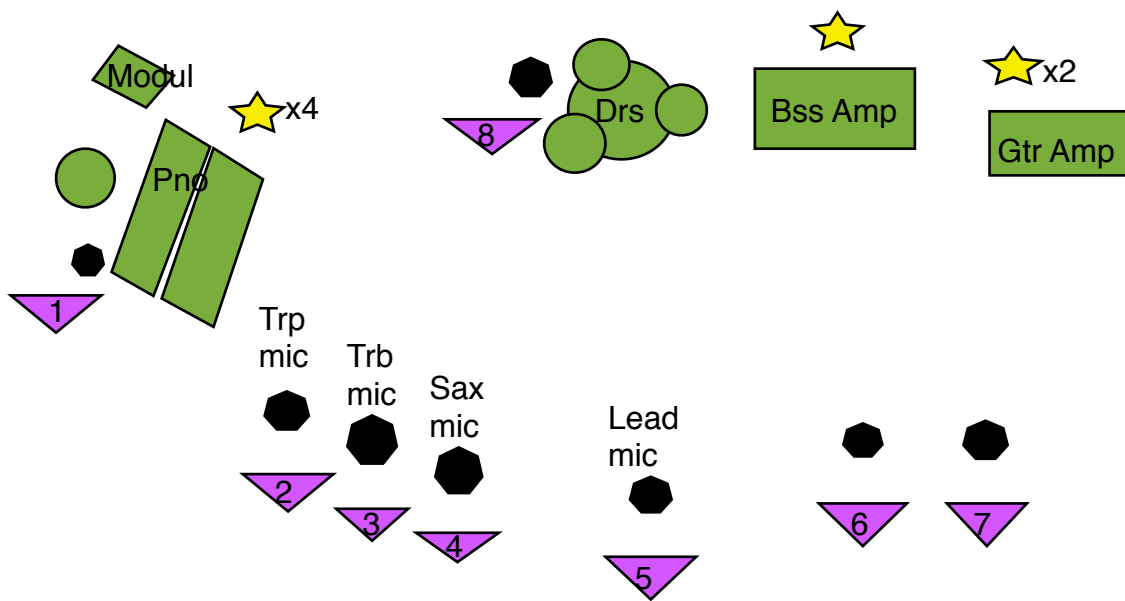

Input list:

1. Bass drum
 2. Snare drum
 3. Rack Tom
 4. Floor Tom
 5. Overhead Left
 6. Overhead Right
 7. Bass DI-box
 8. Bass Mic
 9. Gtr Amp
 10. Keys pno
 11. Keys synth
 12. Keys modul
 13. Lead Voc
 14. Background voc 1
 15. Bvoc 2
 16. Bvoc 3
 17. Bvoc 4
 18. Trumpet
 19. Saxofone
 20. Trumbone
-

-  = monitor
-  = microphone
-  = electricity

Plus microphones for the drumset and the guitar amplifier.
 If there is not enough monitors 3 and 7 can be taken out.