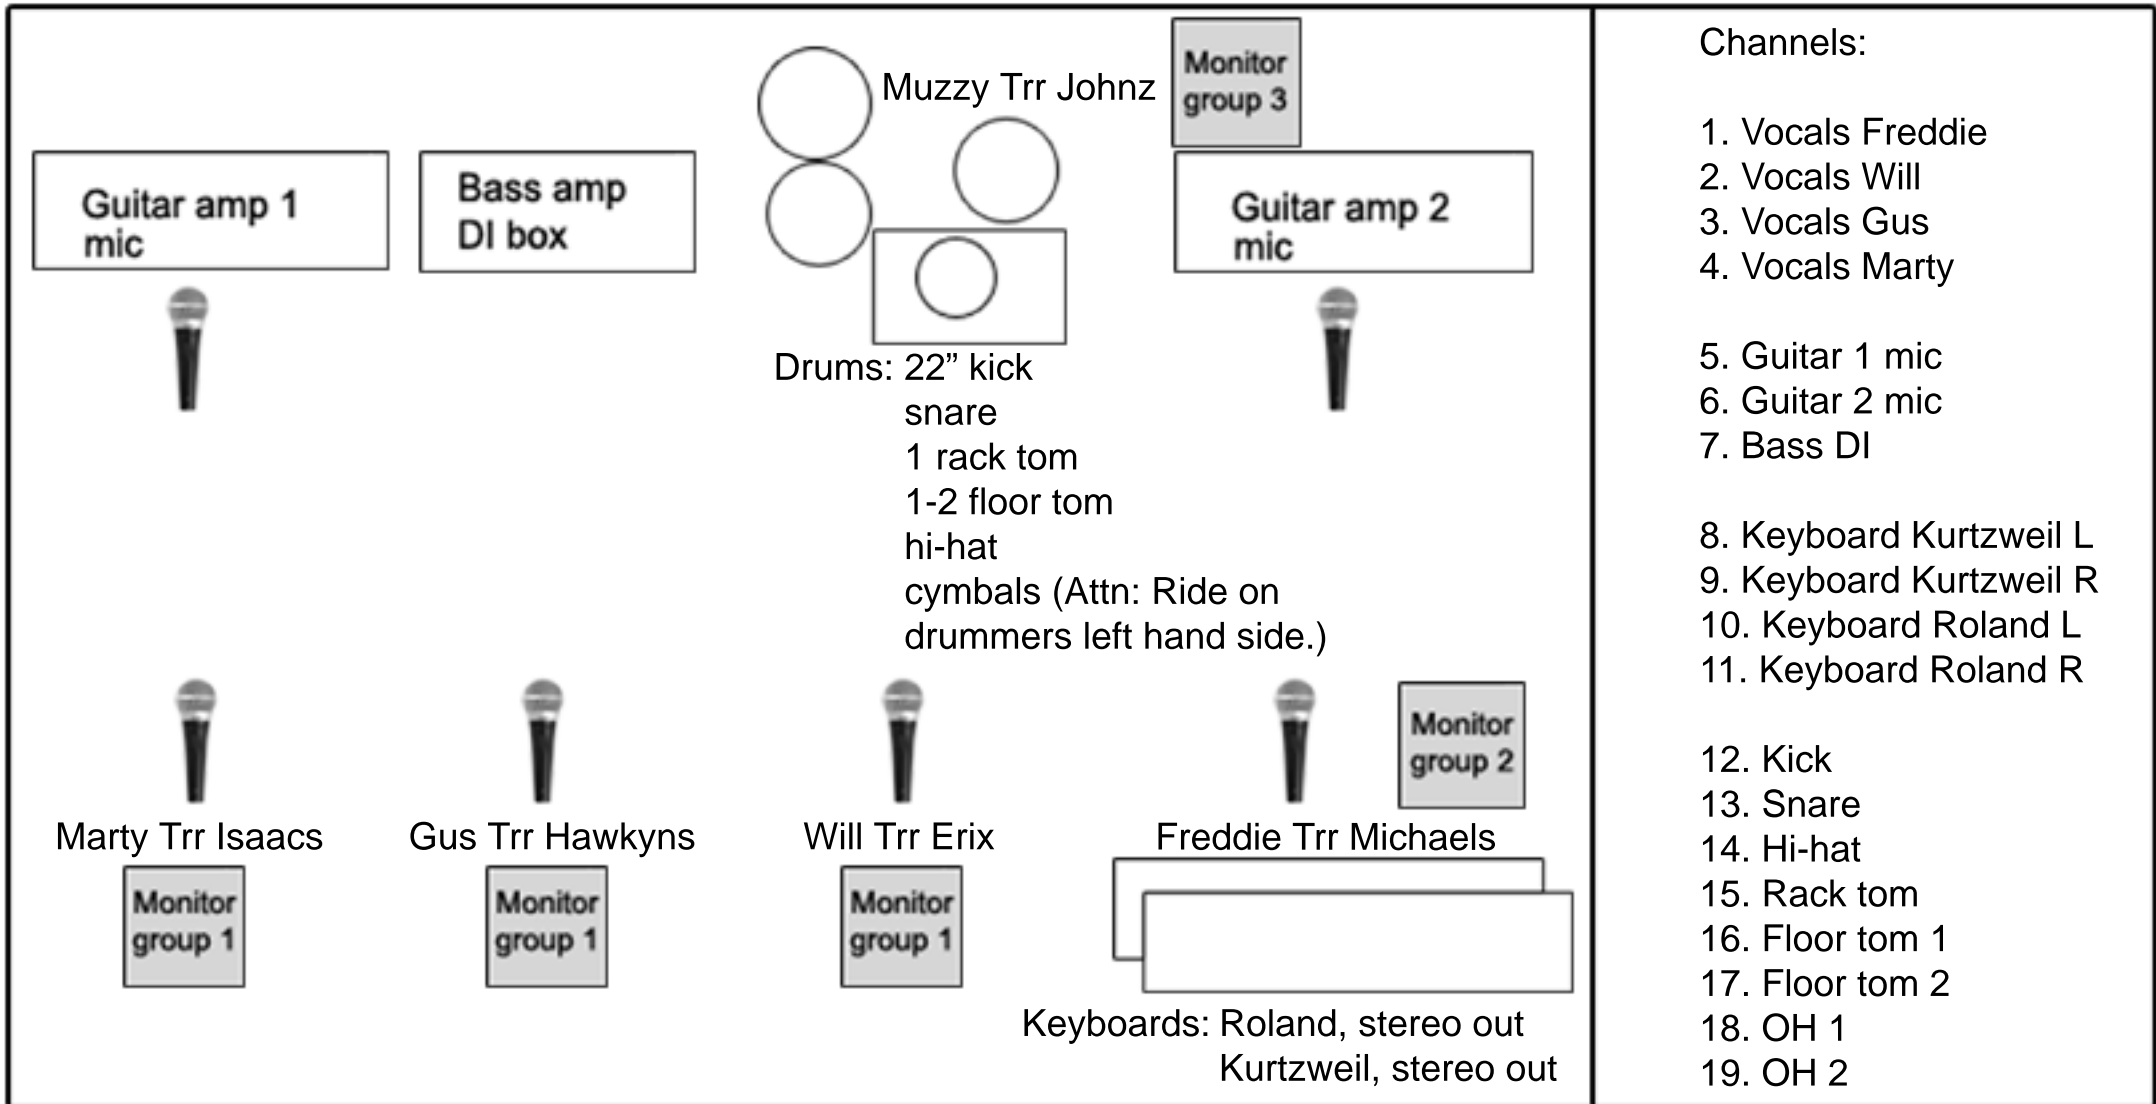

TrrTrrTrr

Stage Plan

Contact:
Wille af Heurlin, 040 - 516 9535
info@trrrtrrr.com
<http://www.trrrtrrr.com>

For further technical info:
Fredde Fagerlund, 040 - 578 9354

Channels:

1. Vocals Freddie
2. Vocals Will
3. Vocals Gus
4. Vocals Marty
5. Guitar 1 mic
6. Guitar 2 mic
7. Bass DI
8. Keyboard Kurtzweil L
9. Keyboard Kurtzweil R
10. Keyboard Roland L
11. Keyboard Roland R
12. Kick
13. Snare
14. Hi-hat
15. Rack tom
16. Floor tom 1
17. Floor tom 2
18. OH 1
19. OH 2